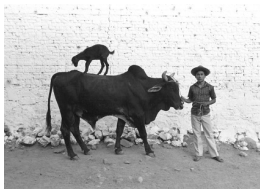

Flor Garduño

Totem/Tótem, Mexico

1987

Gelatin silver print

16 x 20 in.

Signed in pencil on verso

(Inv# 71826)

29.