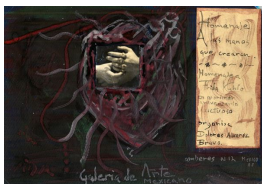

(Inv# 71604)

18.

Rosa Covarrubias

Untitled - Glasses

1920s

Gelatin silver print

8 7/16 in. x 6 7/16 in.

n.s.

(Inv# 71609)

19.

Lola Alvarez Bravo & Diego Rivera

Homenaje a las manos

One Year Anniversary Death of Frida Kahlo

c. 1955

Gelatin Silver Print and water color

5 x 7 in.