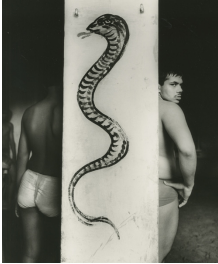

9 1/4 x 8 1/4 in.

Stamped and signed in pencil on verso
(Inv# 68282)

33.

Graciela Iturbide

Benarés, India

2010

Gelatin silver print

20 x 16 in.