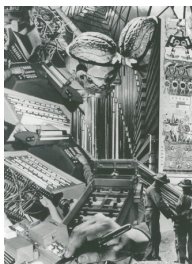

SURREALISMO

Ojo de Mexico/Eyes of Mexico
Sept. 21 - Dec. 2, 2017

1.

Lola Álvarez Bravo

Computer I
1954
Gelatin silver print
8 x 10 in.
n.s.
(Inv# 68236)

2.

Lola Álvarez Bravo

El rapto, Mexico
1950
Gelatin silver print
8 x 10 in.
n.s.
(Inv# 68238)