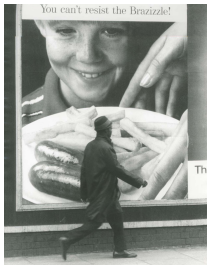

Héctor García

Sin Titulo - "Brazzle"

1960's

Gelatin silver print

14 x 11 in.

Signed and stamped on verso

(Inv# 100915)

25.