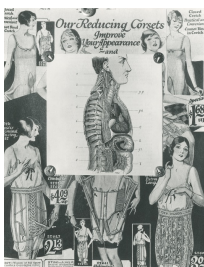

Manuel Álvarez Bravo

The Sympathetic Nervous System / Sistema nervioso del gran simpático

1929

Gelatin silver print
9 1/2 x 7 1/4 in.

M. Alvarez Bravo, Mexico in pencil verso

(Inv# 102591)

14.