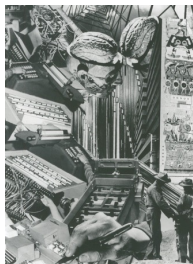

42.

Lola Álvarez Bravo
Computadora I/Computer I
1954
Gelatin silver print
8 x 10 in.
n.s
(Inv# 68236)

SOLD