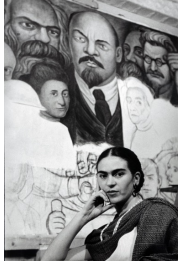

Tina Reciting
1926

Gelatin silver print, printed later
9 1/2 x 7 1/4 in.

Printed by Cole Weston
(Inv# 32799)

4.

Florence Arquin

Frida Kahlo with Corset Painted with Fetus and Hammer & Sickle.
1951

Gelatin silver print
10 x 8 in.

n.s.
(Inv# 60897)

5.

Lucienne Bloch

Frida in Front of Proletarian Unity from the mural "Portrait of America" for the New Workers School, NY

1933

Gelatin Silver Print

11 1/2 x 7 1/2 in.

Signed in pencil on recto

(Inv# 76522)

6.

Anonymous

Mural by David Alfaro Siqueiros, De Porfirismo a la Revolucion (From the Dictatorship of Porfirio Díaz to the Revolution) Chapultepec Castle, Chapultepec Park, Mexico City

1944

Gelatin silver print