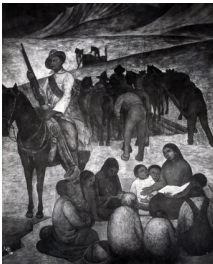

Tina Modotti

Diego Rivera Mural, "Martyrs of the Revolution (Felipe Carrillo Puerto)",
Secretariat of Public Education (SEP),
Mexico City
1923

Gelatin Silver Print
9 1/2 x 7 1/2 in.
n.s
(Inv# 106144)

23.

Tina Modotti

Diego Rivera Mural, "The Rural Teacher",
Secretariat of Public Education (SEP),
Mexico City
1923

Gelatin silver print
9 x 7 1/2 in.
n.s
(Inv# 56237)

24.