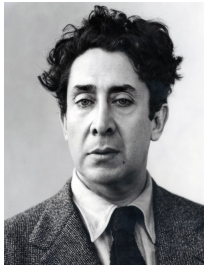

n.s.
(Inv# 73859)

2.

Tina Modotti

"Sickle, Bandolier & Guitar"
ca. 1927

Platinum print
6 7/8 in. x 8 3/4 in.
5/30

Signed, titled and dated on recto and verso
(Inv# 64908)

3.

Edward Weston

n.s.
(Inv# 60897)

5.

Lucienne Bloch

Frida in Front of Proletarian Unity from the mural "Portrait of America" for the New Workers School, NY

1933

Gelatin Silver Print

11 1/2 x 7 1/2 in.

Signed in pencil on recto

(Inv# 76522)

6.

Anonymous

Mural by David Alfaro Siqueiros, De Porfirismo a la Revolucion (From the Dictatorship of Porfirio Díaz to the Revolution) Chapultepec Castle, Chapultepec Park, Mexico City

1944

Gelatin silver print

8 x 10 in.

Labeled on verso

(Inv# 60001)

7.

Guillermo Zamora

David Alfaro Siqueiros

1946

Gelatin silver print