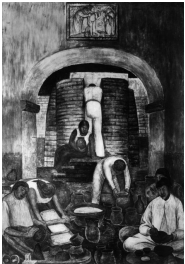

1923

Gelatin silver print, vintage

12 1/4 x 8 1/2 in.

n.s

(Inv# 25477)

33.

Tina Modotti

*Diego Rivera Mural, "The Potters"
Secretariat of Public Education (SEP),
Mexico City*