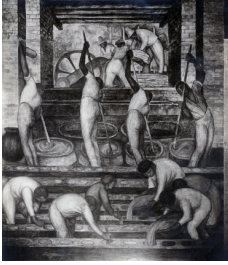

29.

Tina Modotti

Diego Rivera Mural "Liberation of the Peon", Secretariat of Public Education (SEP), Mexico City
1923

Gelatin Silver Print
10 x 8 in.
n.s
(Inv# 103689-PP)

30.

Tina Modotti

*Diego Rivera Mural "The Sugar Mill",
Secretariat of Public Education (SEP),
Mexico City*