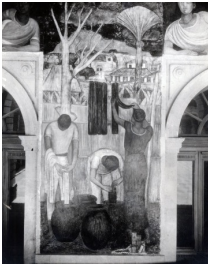

Tina Modotti

Diego Rivera Mural, The Dyers", Secretariat of Public Education (SEP), Mexico City
1923

Gelatin silver print
9 3/4 x 8 in.
Stamped on verso
(Inv# 56010)

28.