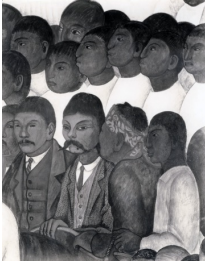

24.

Jose Maria Lupercio

Diego Rivera Mural, "The Day of the Dead",
Secretariat of Public Education (SEP),
Mexico City
1923

Gelatin Silver Print
9 3/4 x 7 5/8 in.
Initialed negative
(Inv# 56028)

25.

Tina Modotti