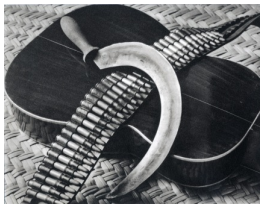

n.s.
(Inv# 73859)

2.

Tina Modotti

"Sickle, Bandolier & Guitar"
ca. 1927

Platinum print
6 7/8 in. x 8 3/4 in.
5/30

Signed, titled and dated on recto and verso
(Inv# 64908)

3.

Edward Weston