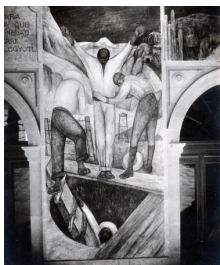

Tina Modotti

Diego Rivera Mural "Inferno", Secretariat of Public Education (SEP), Mexico City

1923

Gelatin Silver Print

9 1/2 x 7 1/2 in.

n.s

(Inv# 104673PP)

19.