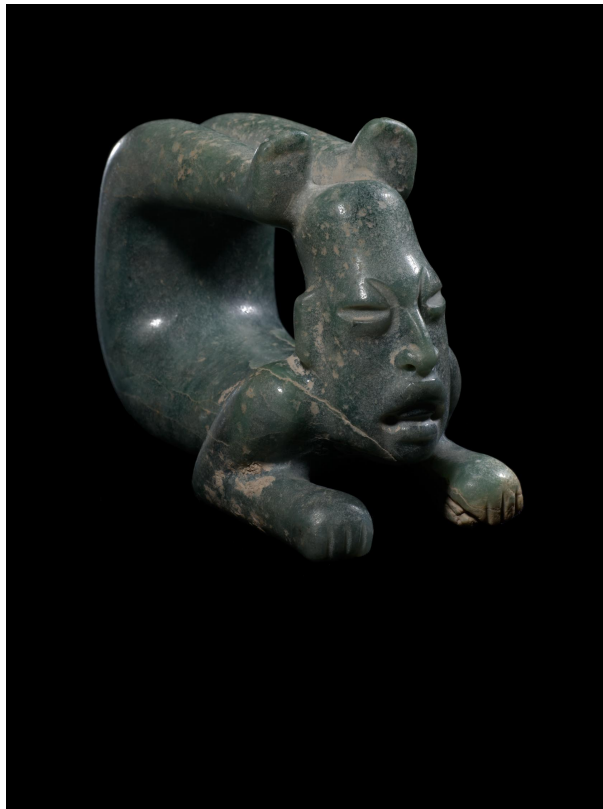

Olmec

Acrobat

Middle Formative Period

900 - 600 BCE

Green Jadeite

W: 4 1/4 in. H: 2 in. D: 4 1/4 in.

Cosmic Reckonings Cat#46

(Inv# 53524-PP)

Provenance:

Ex. collection Samuel Dubiner, collected prior to 1969.