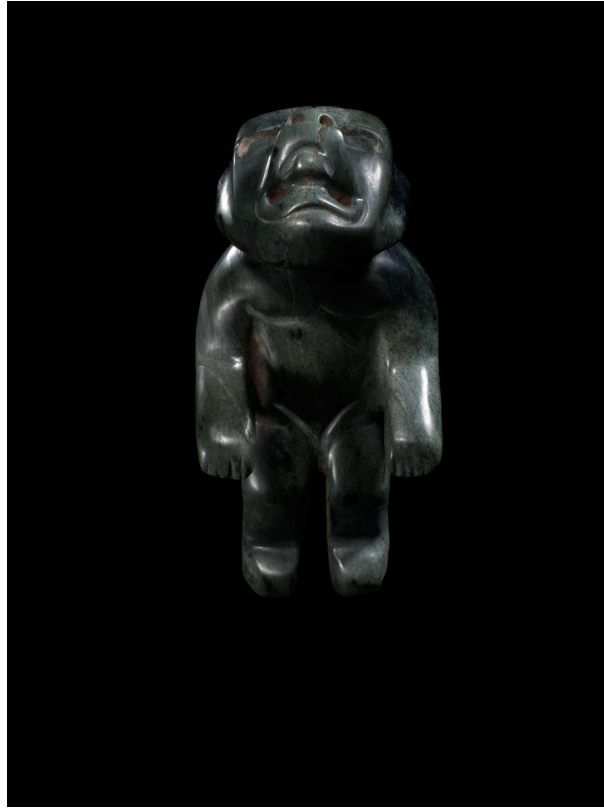

Olmec

Standing Stargazer Transformation Figure

Middle Formative Period

900 - 600 BCE

Green Jadeite

H: 4 1/2 in. W: 2 in. D: 2 in.

Cosmic Reckonings Cat#1

(Inv# 79277)