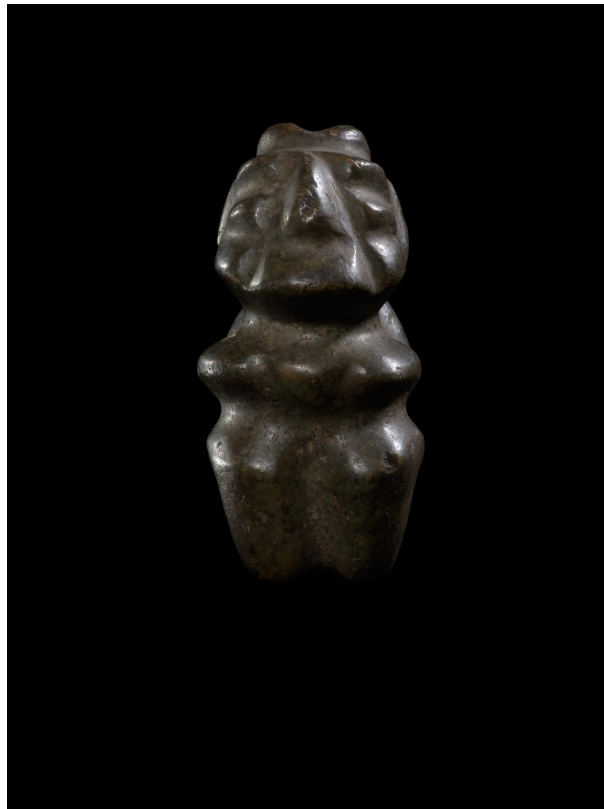

Mezcala

Standing Stargazer

Late Formative Period

500 BCE - 100 CE

Gray Metadiorite

H: 3 5/8 in. W: 2 in. D: 2 3/4 in.

Cosmic Reckonings Cat#29

(Inv# 59651)