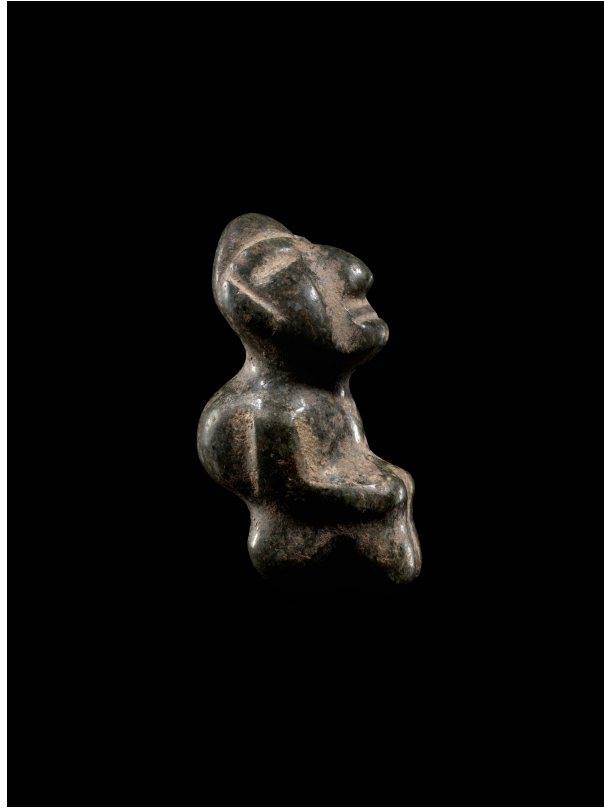

Mezcala / Chontal

Seated Hunchback Stargazer

Late Formative Period

500 BCE - 100 CE

Metadiorite

H: 3 1/4 in. W: 1 1/8 in. D: 1 3/4 in.

Cosmic Reckonings Cat#12

(Inv# 79275)