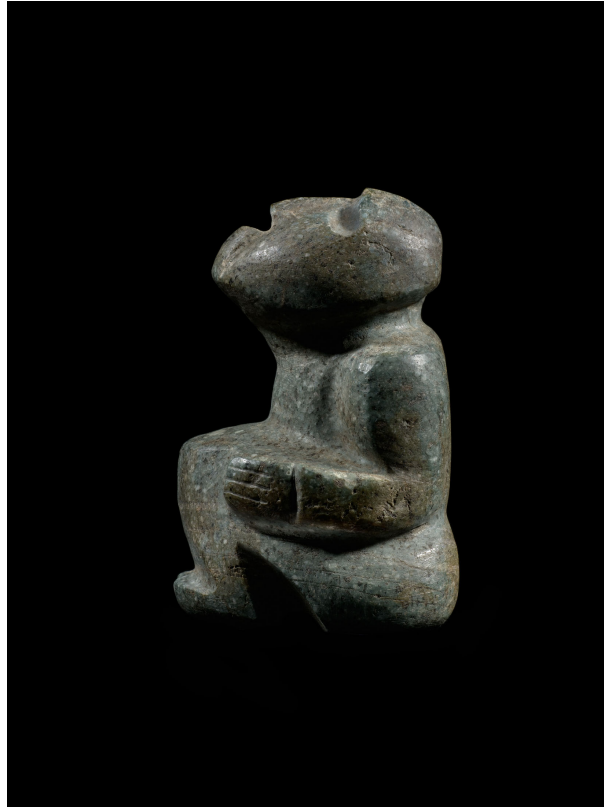

Mezcala / Chontal

Seated Stargazer

Late Formative Period

500 BCE - 100 CE

Green Hardstone

H: 3 1/2 in. W: 2 in. D: 2 3/8 in.

(Inv# 79270)