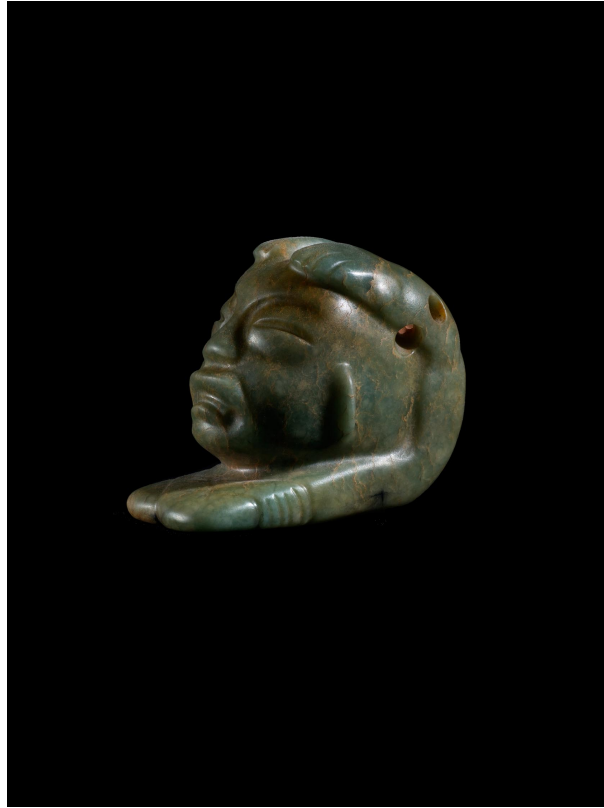

Olmec

Acrobat Pendant

Middle Formative Period

900 - 600 BCE

Green Jadeite

H: 2 in. W: 1 3/8 in. D: 2 1/4 in.

Cosmic Reckonings Cat#44

(Inv# 46084)