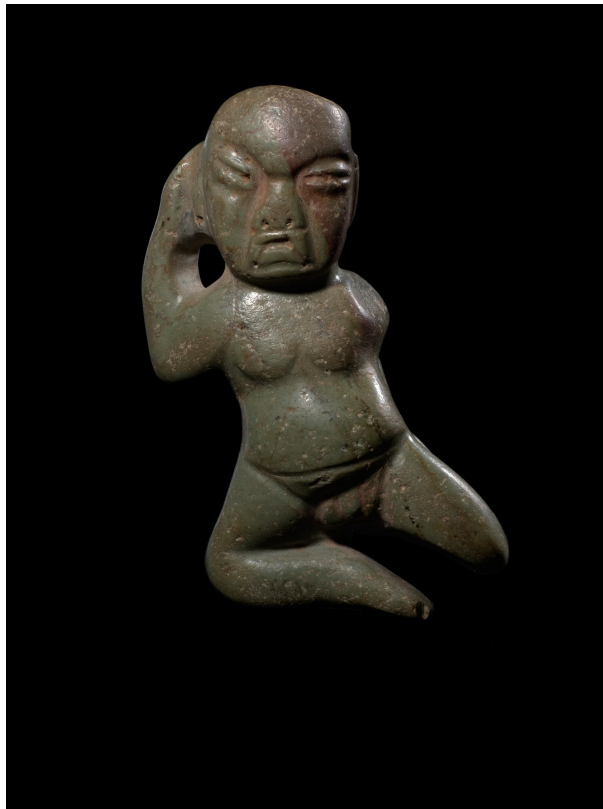

Olmec

Flying Figure

Middle Formative Period

900 - 600 BCE

Green Hardstone

H: 5 in. W: 3 1/4 in. D: 1 3/4 in.

Cosmic Reckonings Cat#52

(Inv# 79282)

Provenance: