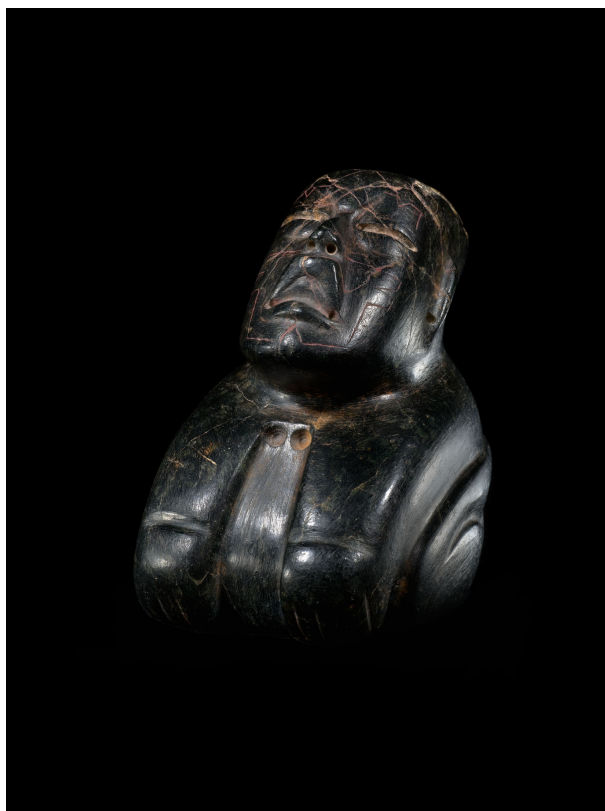

Olmec

Seated Stargazer Transformation Figure with Glyphs

Middle Formative Period

900 - 600 BCE

Green Jadeite

H: 3 1/4 in. W: 2 1/4 in. D: 3 1/8 in.

Cosmic Reckonings Cat#5

(Inv# 41664-PC)

Provenance:

From the Hilda Rhodes Estate

Loaned to Princeton Art Museum 1968-1996

Checked and approved by Robert Sonin.