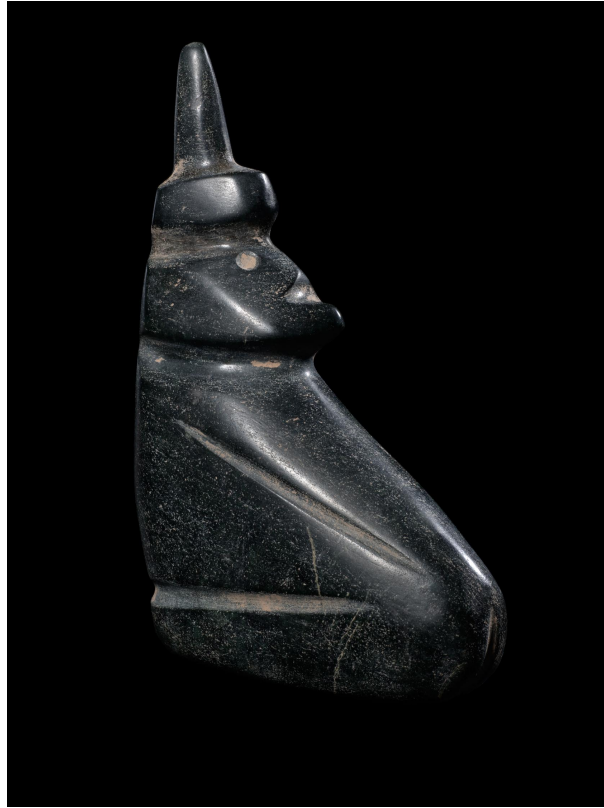

Mezcala

Seated Stargazer with Cone Headdress

Late Formative Period

500 BCE - 100 CE

Black Metadiorite

H: 6 in. W: 1 3/4 in. D: 4 in.

Cosmic Reckonings Cat#26

(Inv# 73404)