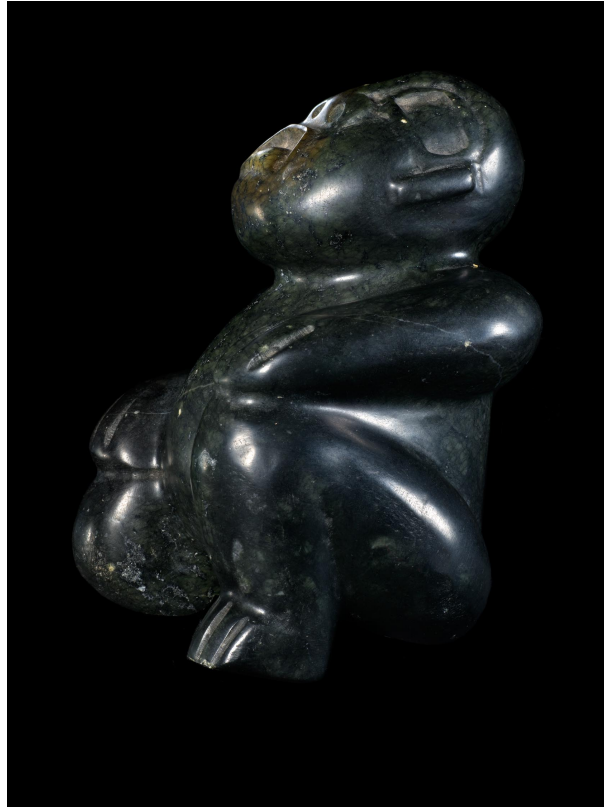

Proto-Maya / Izapan

Seated Stargazer

Late Pre-Classic Period

300 BCE - 200 CE

Green Serpentine

H: 6 3/4 in. W: 4 1/8 in. D: 3 1/4 in.

Cosmic Reckonings Cat#40

(Inv# 79280)