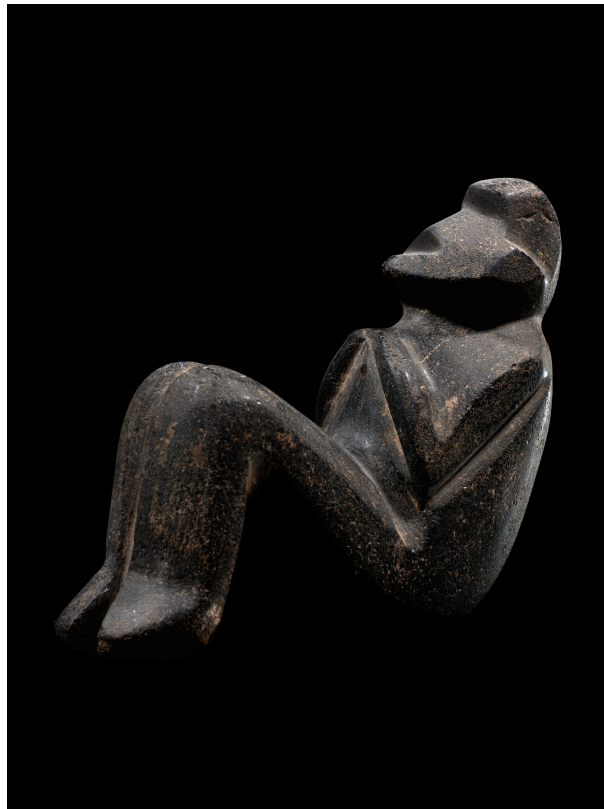

Mezcala

Seated Stargazer

Late Formative Period

500 BCE - 100 CE

Black Obsidian

H: 5 in. W: 2 1/4 in. D: 5 3/4 in.

Cosmic Reckonings Cat#23

(Inv# 62199)