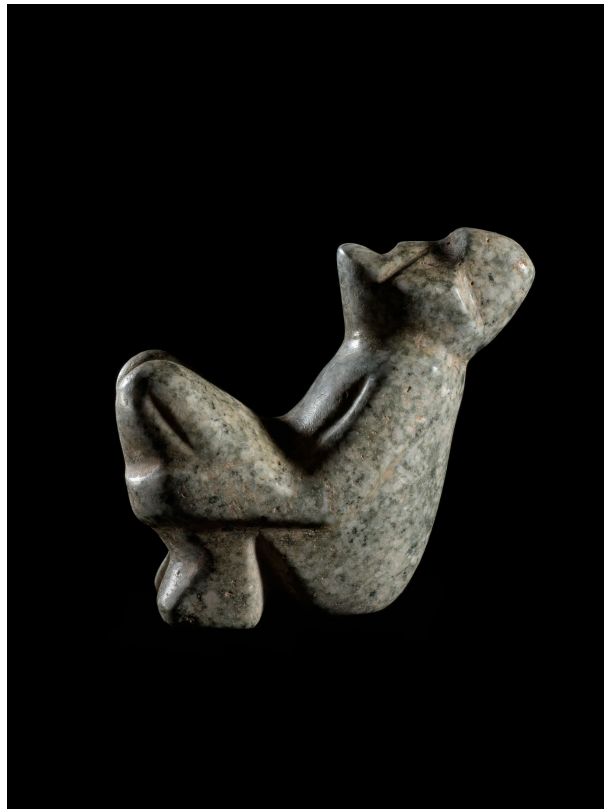

Mezcala

Seated Stargazer

Late Formative Period

500 BCE - 100 CE

Black Serpentine

H: 4 in. W: 2 3/4 in. D: 3 1/4 in.

Cosmic Reckonings Cat#32

(Inv# 67653)