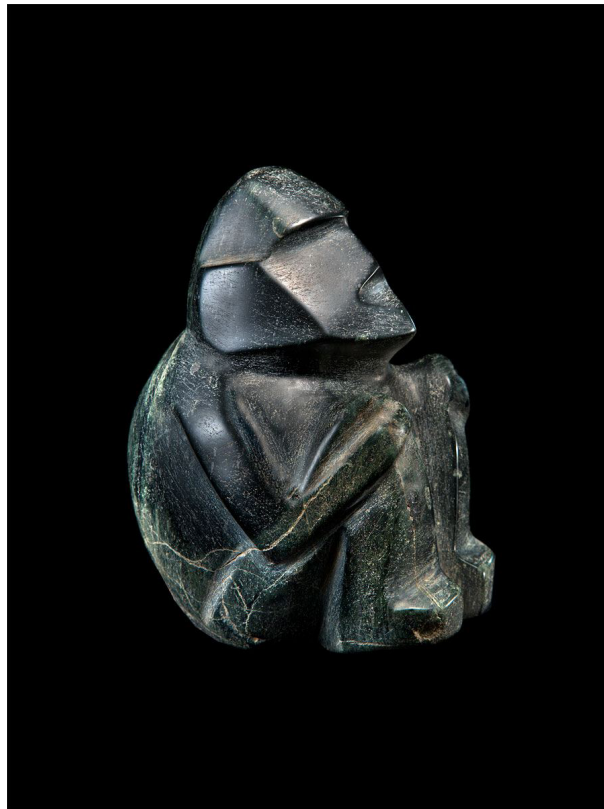

Olmec

Plaque, Front: Supernatural Face with Hands and Corn Glyphs, Back: Incised Scene of Maize God and Flying

900 - 600 BCE

Green Jadeite

H: 5 1/2 in. W: 9 1/2 in. D: 4 1/2 in.

Cosmic Reckonings Cat#53

(Inv# 67945)