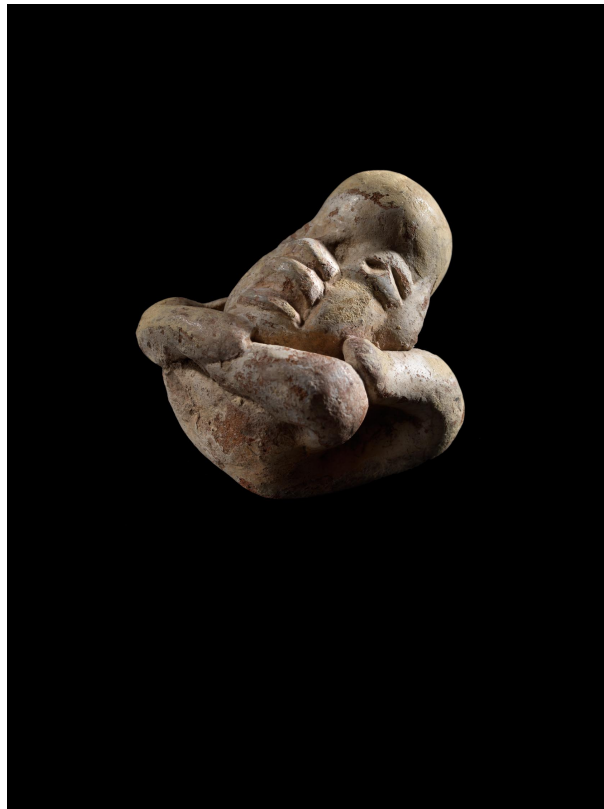

Mezcala

Kneeling Stargazer with Folded Arms

Late Formative Period

500 BCE - 100 CE

Black Serpentine

H: 2 7/8 in. W: 1 1/2 in. D: 2 1/8 in.

Cosmic Reckonings Cat#13

(Inv# 79559)