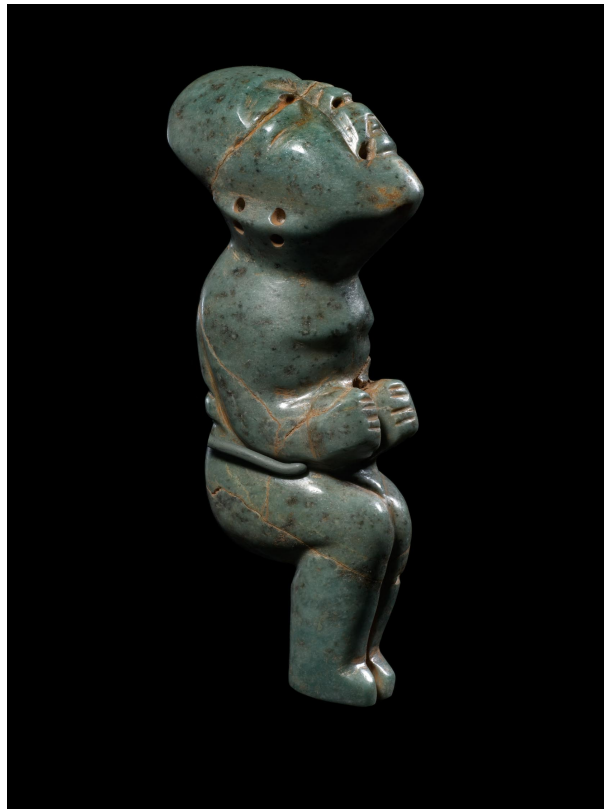

Olmec

Standing Stargazer Transformation Figure

Middle Formative Period

900 - 600 BCE

Green Jadeite

H: 6 in. W: 2 in. D: 2 3/4 in.

Cosmic Reckonings Cat#2

(Inv# 77680)