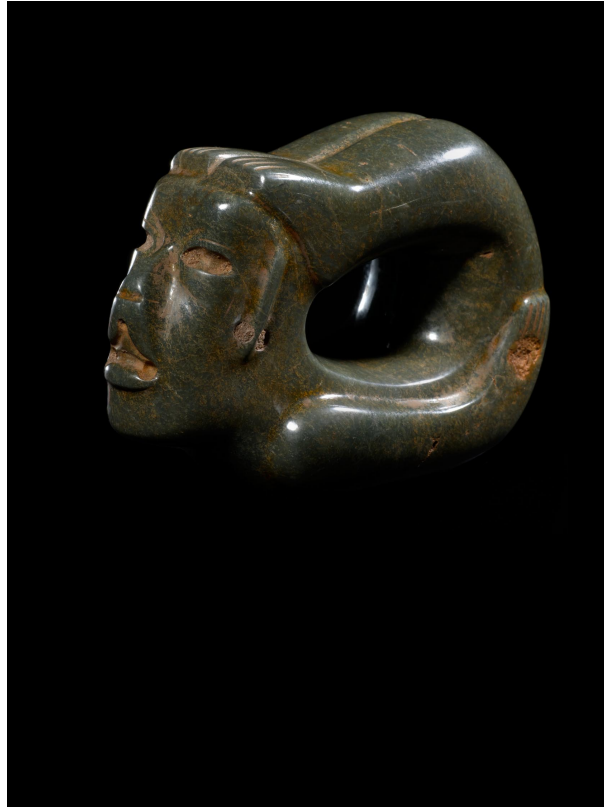

Olmec

Acrobat (Maize God)

Middle Formative Period

900 - 600 BCE

Green Jadeite

H: 3 1/8 in. W: 4 7/8 in. D: 4 3/8 in.

Cosmic Reckonings Cat#45

(Inv# 68475-ST)