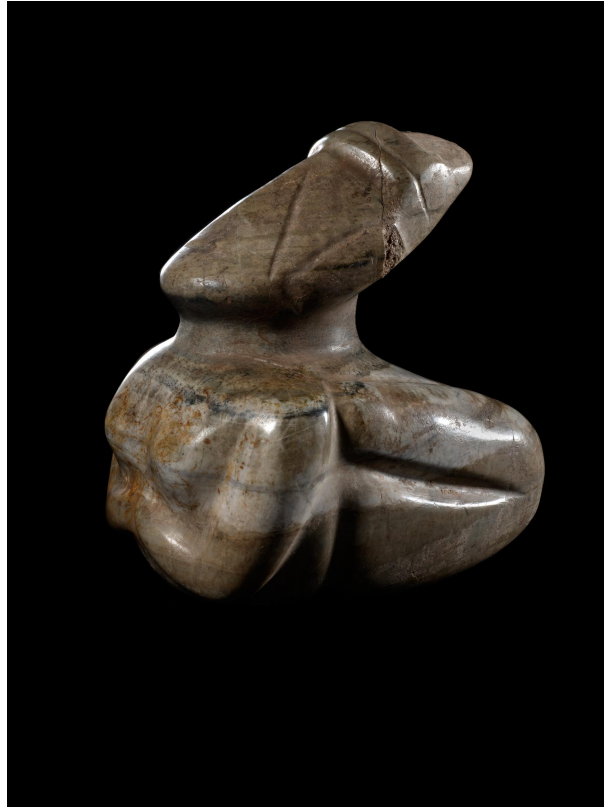

Mezcala

Female Acrobat Stargazer

Late Formative Period

500 BCE - 100 CE

Agate

H: 6 1/4 in. W: 3 1/4 in. D: 4 3/4 in.

Cosmic Reckonings Cat#30

(Inv# 77917)