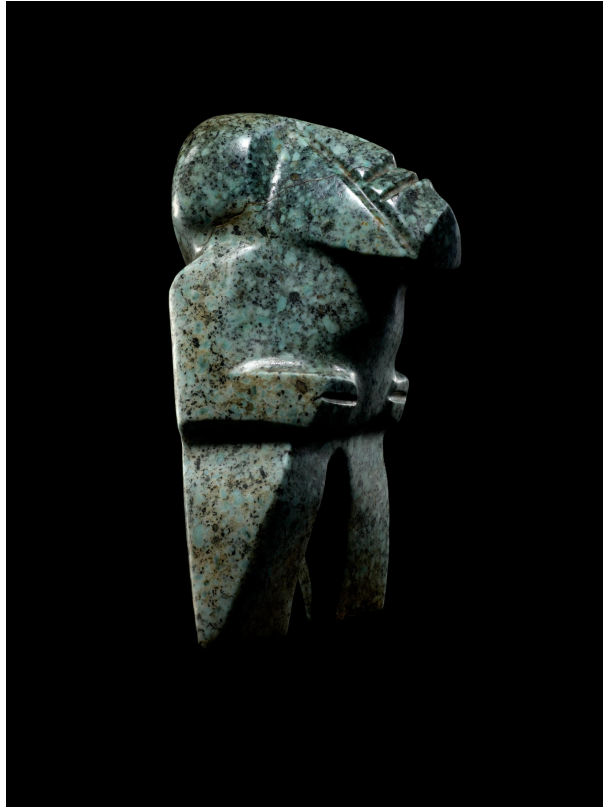

Mezcala

Standing Stargazer

Late Formative Period

500 BCE - 100 CE

Green Metadiorite

H: 5 5/8 in. W: 3 1/4 in. D: 2 3/4 in.

Cosmic Reckonings Cat#38

(Inv# 79587)

Provenance:

David Brown Purchased 1980's in U.S