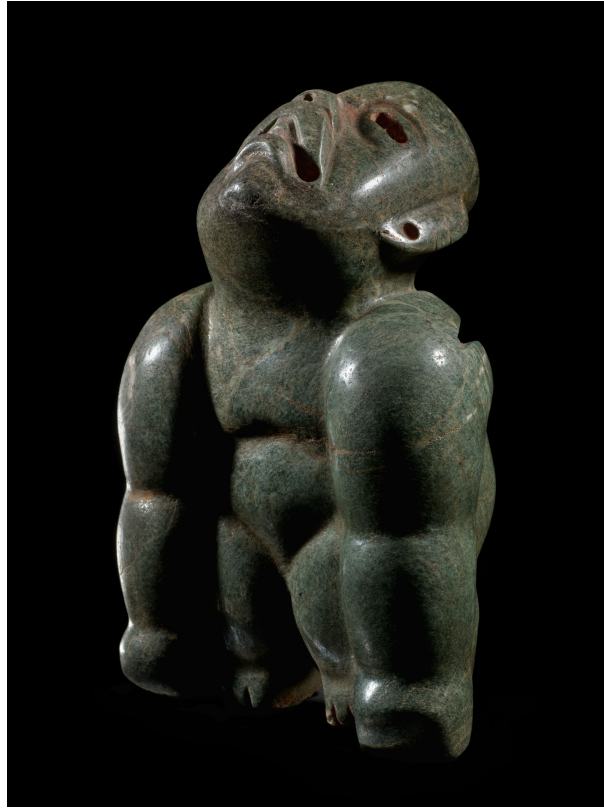

Olmec

Standing Stargazer Transformation Figure with Arm Glyphs and Tail

Middle Formative Period

900 - 600 BCE

Green Jadeite

H: 8 in. W: 5 in. D: 3 3/4 in.

Cosmic Reckonings Cat#9

(Inv# 79279)