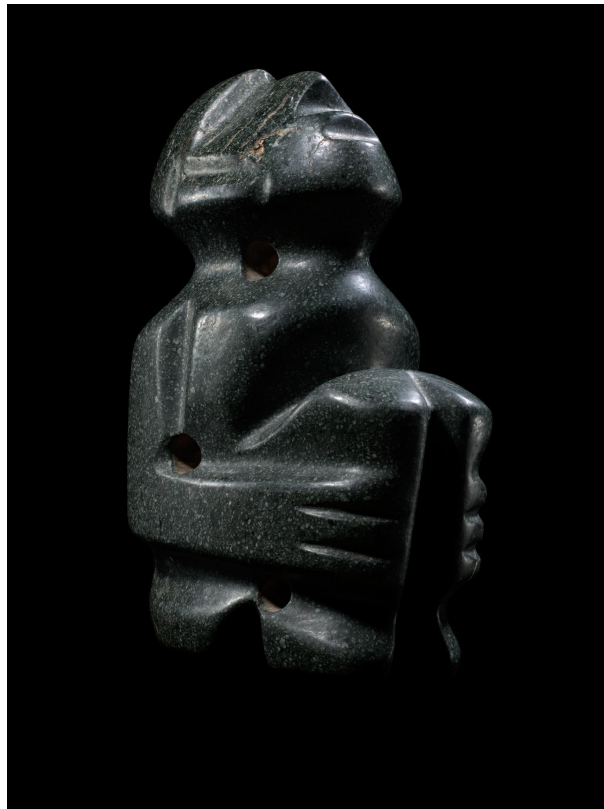

Mezcala

Seated Stargazer

Late Formative Period

500 BCE - 100 CE

Green Metadiorite

H: 8 1/2 in. W: 3 in. D: 5 1/4 in.

Cosmic Reckonings Cat#18

(Inv# 73852-C)