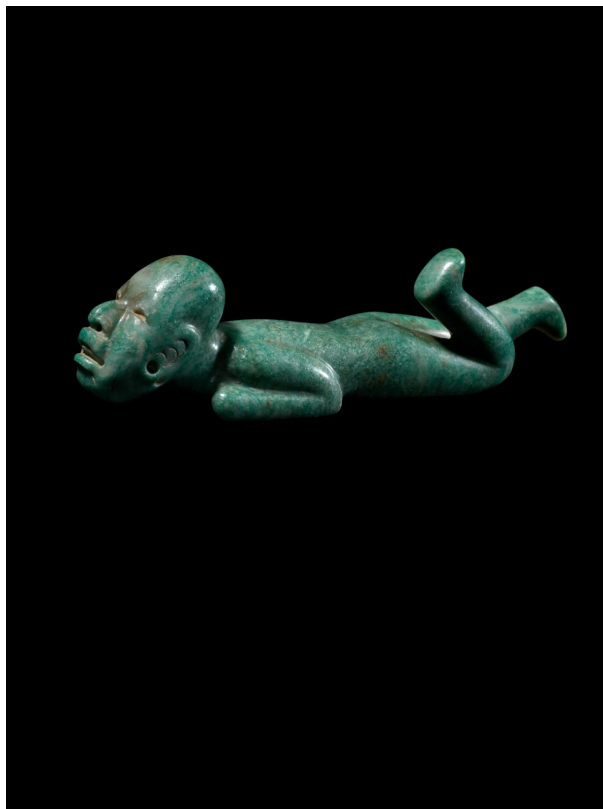

Olmec

Flying Figure

Middle Formative Period

900 - 600 BCE

Green Jadeite

H: 1 1/2 in. W: 1 1/4 in. D: 5 in.

Cosmic Reckoning Cat#55

(Inv# 69544)

Provenance:

The object pictured and described above, comes from the family collection of Angelina Abrego, Las Vegas. She moved in to the U.S. and brought her collection in 1962. The object, pictured and described above, was part of her collection in Nevada and was sold (with full authorization) by Nilsa Abrego, her niece.