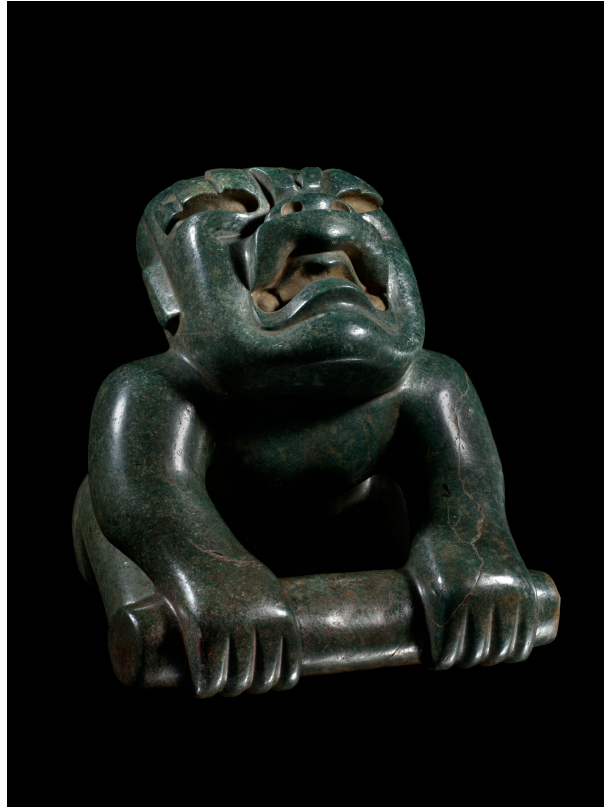

Olmec

Seated Stargazer Transformation Figure w/ Cleft Mask Holding Staff

Middle Formative Period

900 - 600 BCE

Green Jadeite

H: 9 1/4 in. W: 8 in. D: 9 1/4 in.

Cosmic Reckonings Cat#8

(Inv# 74860)