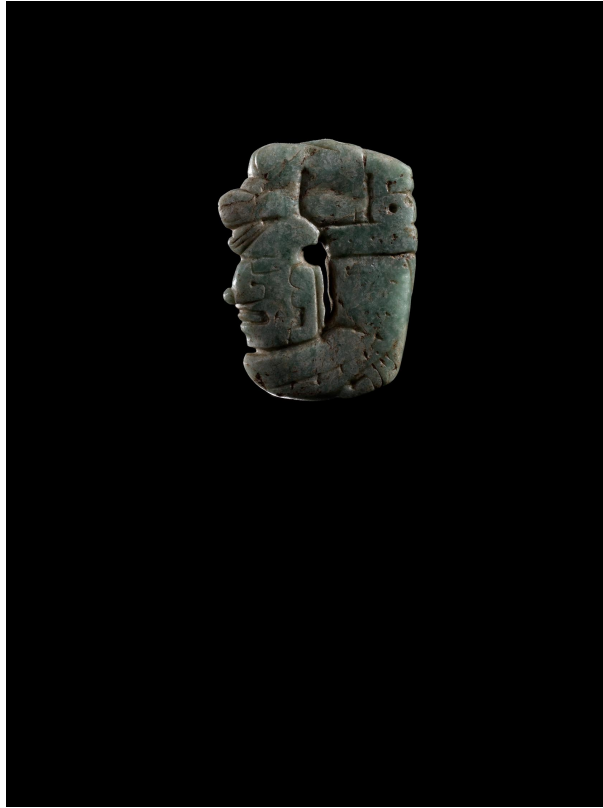

Maya

Acrobat Pendant (Maize God)

Early Classic Period

400 - 600 CE

Green Jadeite

H: 2 in. W: 1 1/2 in. D: 3/8 in.

Cosmic Reckonings Cat#49

(Inv# 75275)

Provenance:

Keith Finello, Pasadena, CA