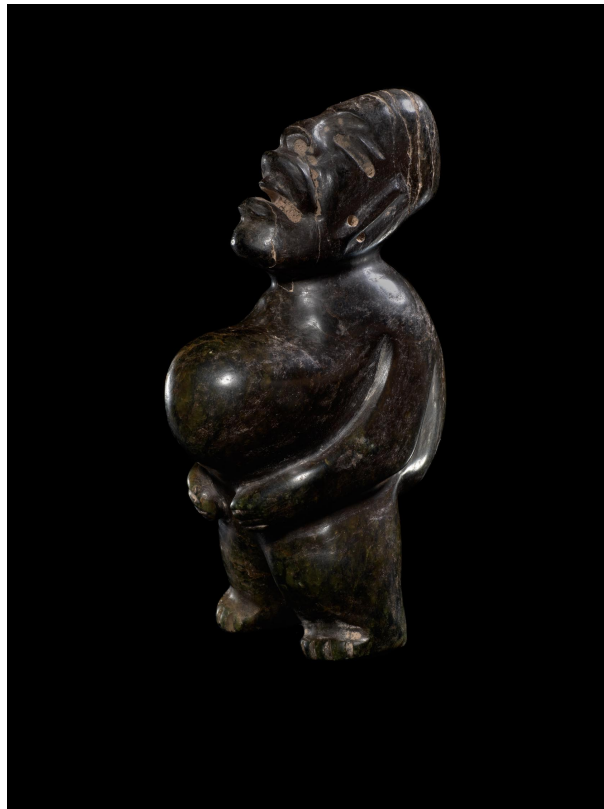

Proto-Maya / Izapan

Standing Pregnant Stargazer

Late Pre-Classical Period

300 BCE - 200 CE

Green Serpentine

H: 5 1/8 in. W: 2 2/8 in. D: 2 3/4 in.

Cosmic Reckonings Cat#38

(Inv# 66922)