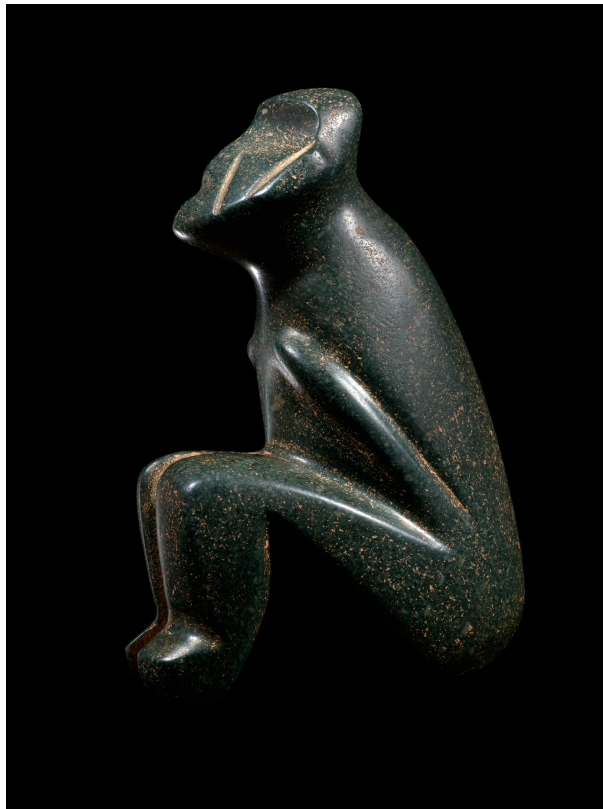

Mezcala

Seated Stargazer

Late Formative Period

500 BCE - 100 CE

Green Serpentine

H: 5 1/2 in. W: 2 in. D: 3 3/4 in.

Cosmic Reckonings Cat#20

(Inv# 52444)

Provenance:

Ex-Private NY Collection.

Estate of Allen Long, NY, 1980's.