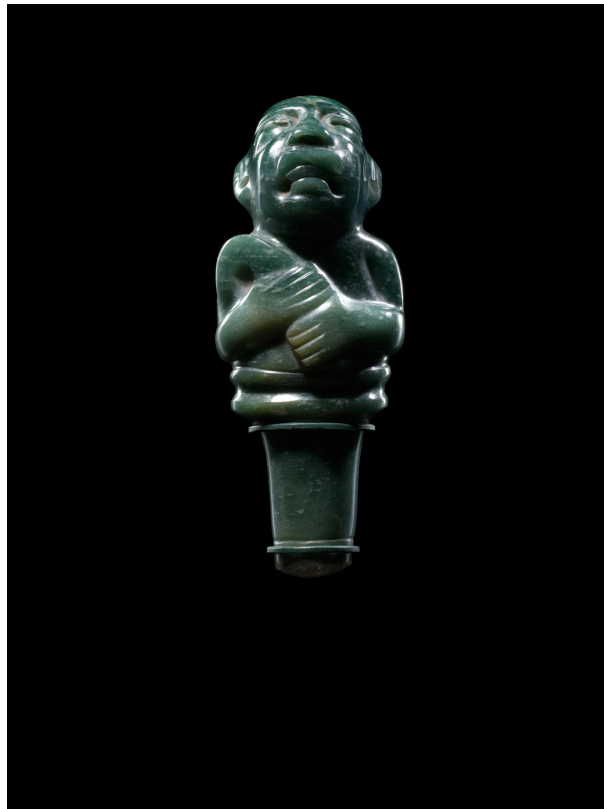

Olmec

Perforator Handle with Stargazer Holding Cloud-Catcher

Middle Formative Period

900 - 600 BCE

Green Jadeite

H: 4 1/4 in. W: 1 3/4 in. D: 1 1/2 in.

Cosmic Reckonings Cat#11

(Inv# 76685)