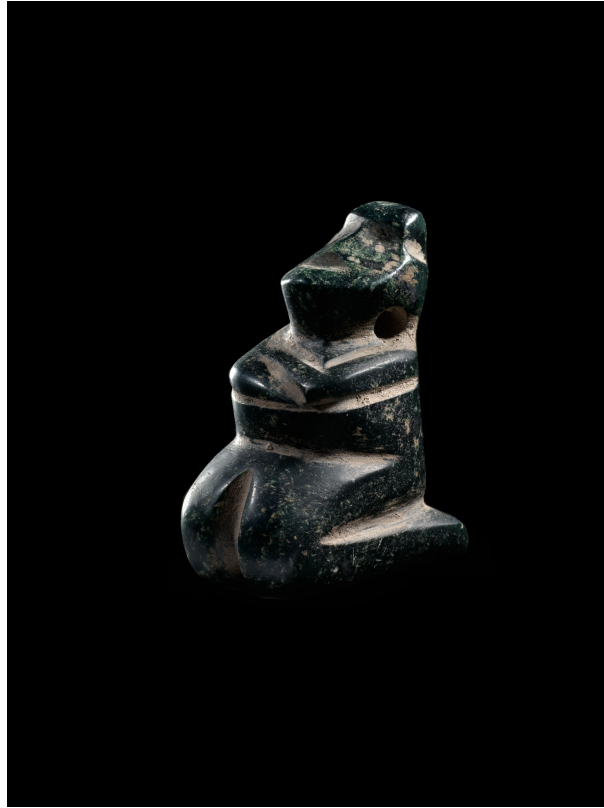

Mezcala / Chontal

Seated Stargazer

Late Formative Period

500 BCE - 100 CE

Gray Hardstone

H: 7 1/4 in. W: 4 in. D: 4 1/2 in.

Cosmic Reckonings Cat#35

(Inv# 79429)