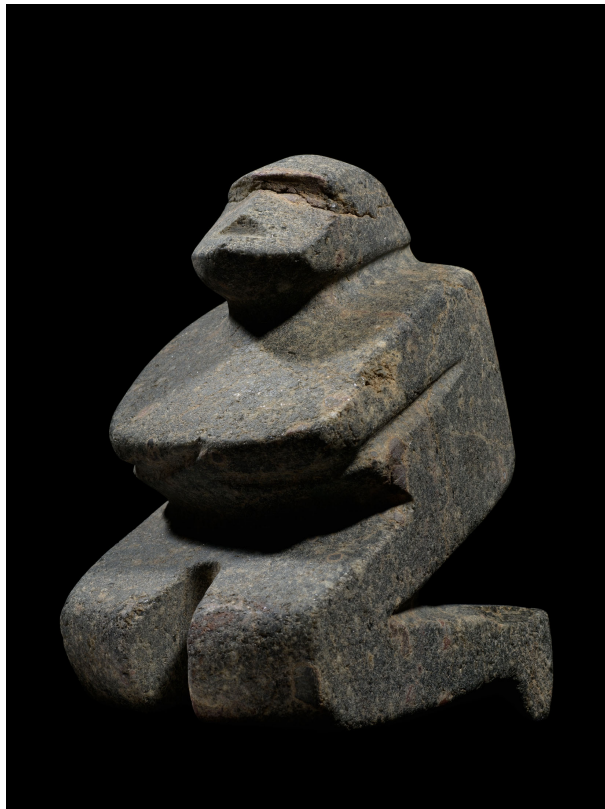

Mezcala

Kneeling Stargazer

Late Formative Period

500 BCE - 100 CE

Gray Andesite

H: 7 in. W: 4 in. D: 4 3/4 in.

Cosmic Reckonings Cat#37

(Inv# 75553)