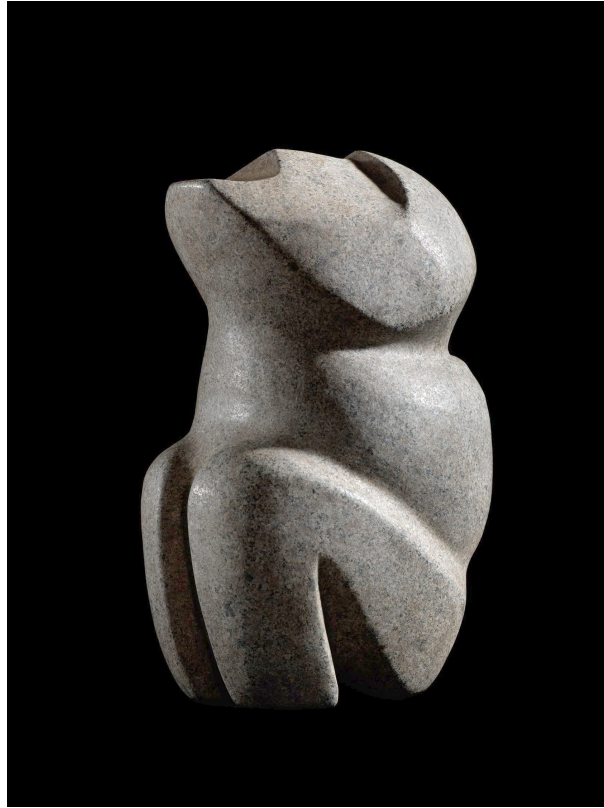

Mezcala / Chontal

Seated Stargazer

Late Formative Period

500 BCE - 100 CE

Gray Hardstone

H: 7 1/4 in. W: 4 in. D: 4 1/2 in.

Cosmic Reckonings Cat#35

(Inv# 79429)