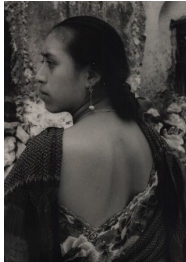

10

Graciela Iturbide

Maternidad | Motherhood, Juchitán

1986

Gelatin silver print, vintage

14 x 11 in.

Signed in pencil on verso

(Inv# 107855)

11

Tina Modotti

Mother with baby in Tehuantepec

1929

Gelatin silver print

10 x 8 in.

n.s

(Inv# 61690)

12

Tina Modotti

Woman with Flag

c. 1928

Platinum print

9 3/4 x 7 3/4 in.

Stamped on verso

(Inv# 55758)

13

Helen Levitt

Mexico

1941

Gelatin Silver Print, Printed 1981

7 1/8 x 8 3/8 in.

Helen Levitt with pencil on verso

(Inv# 27330)

14

Héctor García

Mayan Woman

1960's

Gelatin silver print

10 x 8 in.

Stamped and signed in pencil on verso

(Inv# 101233C)

15

Mario Algaze

Look Who's Coming, Santiago, Cuba

1999

Gelatin silver print

11 x 14 in.

Signed in pencil on verso

(Inv# 106397-C)