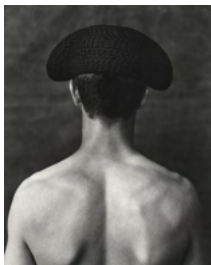

Ruven Afanador

Mario Zapatero Moreno, Madrid, Spain

2001

Gelatin Silver Print

11 x 14 in.

Signed in pencil on verso

(Inv# 83894-C)