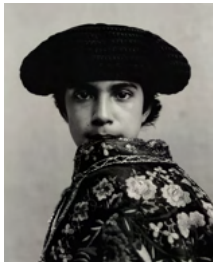

Ruven Afanador

Carlos Suarez, Lima, Perú

2001

Gelatin Silver Print

53 x 43 1/2 in.

Signed in pencil on verso

(Inv# 83875-C)