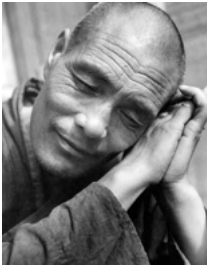

(Inv# 84887-C)

\$3,000

32

**Fritz Henle**

*Sleeping Monk, Peking, China*

1934-36

Gelatin Silver Print

9 1/4 x 7 1/4 in.